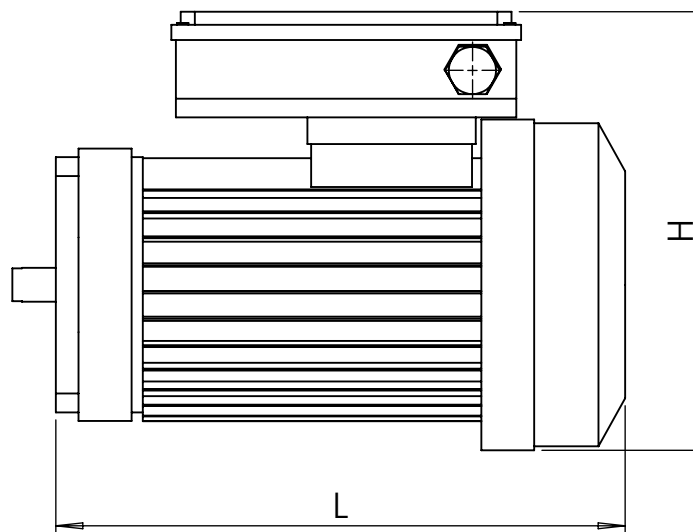

Part number	Power [kW]	Voltage [V]	L [mm]	H [mm]
AC3H-0.55/1500	0.55	380	240	191
AC3H-0.75/1500	0.75	380	240	191
AC3H-1.1/1500	1.1	380	240	191
AC3H-1.5/1500	1.5	380	274	193
AC3H-2.2/1500	2.2	380	299	211
AC3H-3/1500	3	380	299	211
AC3H-4/1500	4	380	299	211

DESIGNED BY	NAME	SIGNATURE	DATE	MATERIAL:
	H. TARHAN		17.06.2016	

DESCRIPTION

**Three phase AC motors**

A4

DIMENSIONS: mm

SCALE: 1:1

PAGE 1 / 1

Part number	Power [kW]	Voltage [V]	L [mm]	H [mm]
AC1H-0.55/1500	0.55	220	240	217
AC1H-0.75/1500	0.75	220	240	217
AC1H-1.1/1500	1.1	220	240	217
AC1H-1.5/1500	1.5	220	299	240
AC1H-2.2/1500	2.2	220	299	240
AC1H-3/1500	3	220	299	240