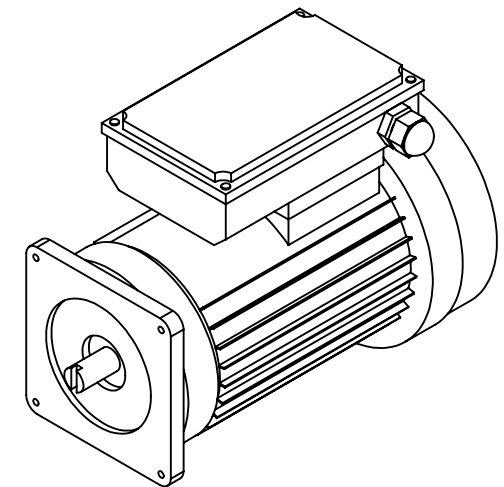

Part number	Power [kW]	Voltage [V]	L [mm]	H [mm]
AC3H-0.55/1500	0.55	380	240	191
AC3H-0.75/1500	0.75	380	240	191
AC3H-1.1/1500	1.1	380	240	191
AC3H-1.5/1500	1.5	380	274	193
AC3H-2.2/1500	2.2	380	299	211
AC3H-3/1500	3	380	299	211
AC3H-4/1500	4	380	299	211

DESIGNED BY	NAME	SIGNATURE	DATE	MATERIAL:
	H. TARHAN		17.06.2016	

DESCRIPTION

**Three phase AC motors**

A4

DIMENSIONS: mm

SCALE: 1:1

PAGE 1 / 1

Part number	Power [kW]	Voltage [V]	L [mm]	H [mm]
AC1H-0.55/1500	0.55	220	240	217
AC1H-0.75/1500	0.75	220	240	217
AC1H-1.1/1500	1.1	220	240	217
AC1H-1.5/1500	1.5	220	299	240
AC1H-2.2/1500	2.2	220	299	240
AC1H-3/1500	3	220	299	240