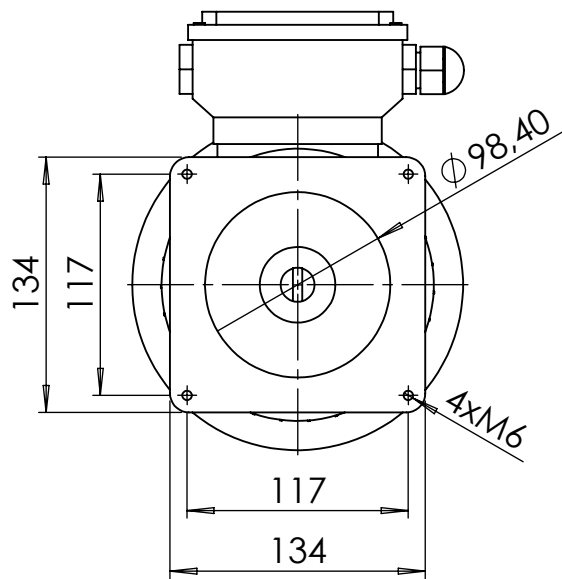

Part number	Power [kW]	Voltage [V]	L [mm]	H [mm]
AC3H-0.55/1500	0.55	380	240	191
AC3H-0.75/1500	0.75	380	240	191
AC3H-1.1/1500	1.1	380	240	191
AC3H-1.5/1500	1.5	380	274	193
AC3H-2.2/1500	2.2	380	299	211
AC3H-3/1500	3	380	299	211
AC3H-4/1500	4	380	299	211

DESIGNED BY	NAME	SIGNATURE	DATE	MATERIAL:
	H. TARHAN		17.06.2016	

DESCRIPTION

**Three phase AC motors**

A4

DIMENSIONS: mm

SCALE: 1:1

PAGE 1 / 1

Part number	Power [kW]	Voltage [V]	L [mm]	H [mm]
AC1H-0.55/1500	0.55	220	240	217
AC1H-0.75/1500	0.75	220	240	217
AC1H-1.1/1500	1.1	220	240	217
AC1H-1.5/1500	1.5	220	299	240
AC1H-2.2/1500	2.2	220	299	240
AC1H-3/1500	3	220	299	240