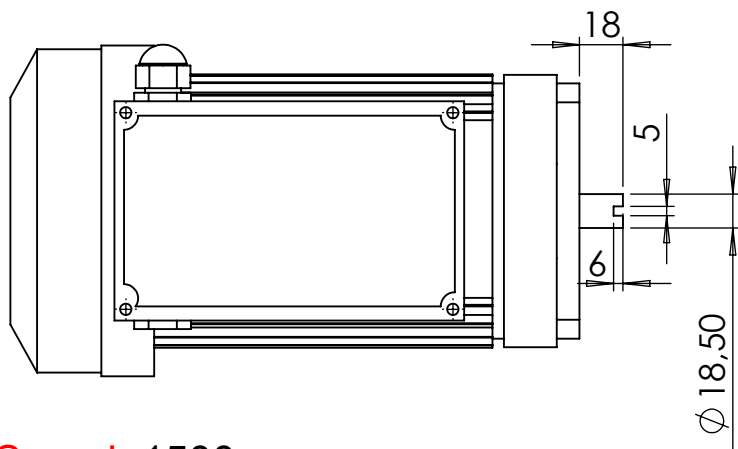

Part number	Power [kW]	Voltage [V]	L [mm]	H [mm]
AC3H-0.55/1500	0.55	380	240	191
AC3H-0.75/1500	0.75	380	240	191
AC3H-1.1/1500	1.1	380	240	191
AC3H-1.5/1500	1.5	380	274	193
AC3H-2.2/1500	2.2	380	299	211
AC3H-3/1500	3	380	299	211
AC3H-4/1500	4	380	299	211

DESIGNED BY	NAME	SIGNATURE	DATE	MATERIAL:
	H. TARHAN		17.06.2016	

DESCRIPTION

**Three phase AC motors**

A4

DIMENSIONS: mm

SCALE: 1:1

PAGE 1 / 1

Part number	Power [kW]	Voltage [V]	L [mm]	H [mm]
AC1H-0.55/1500	0.55	220	240	217
AC1H-0.75/1500	0.75	220	240	217
AC1H-1.1/1500	1.1	220	240	217
AC1H-1.5/1500	1.5	220	299	240
AC1H-2.2/1500	2.2	220	299	240
AC1H-3/1500	3	220	299	240